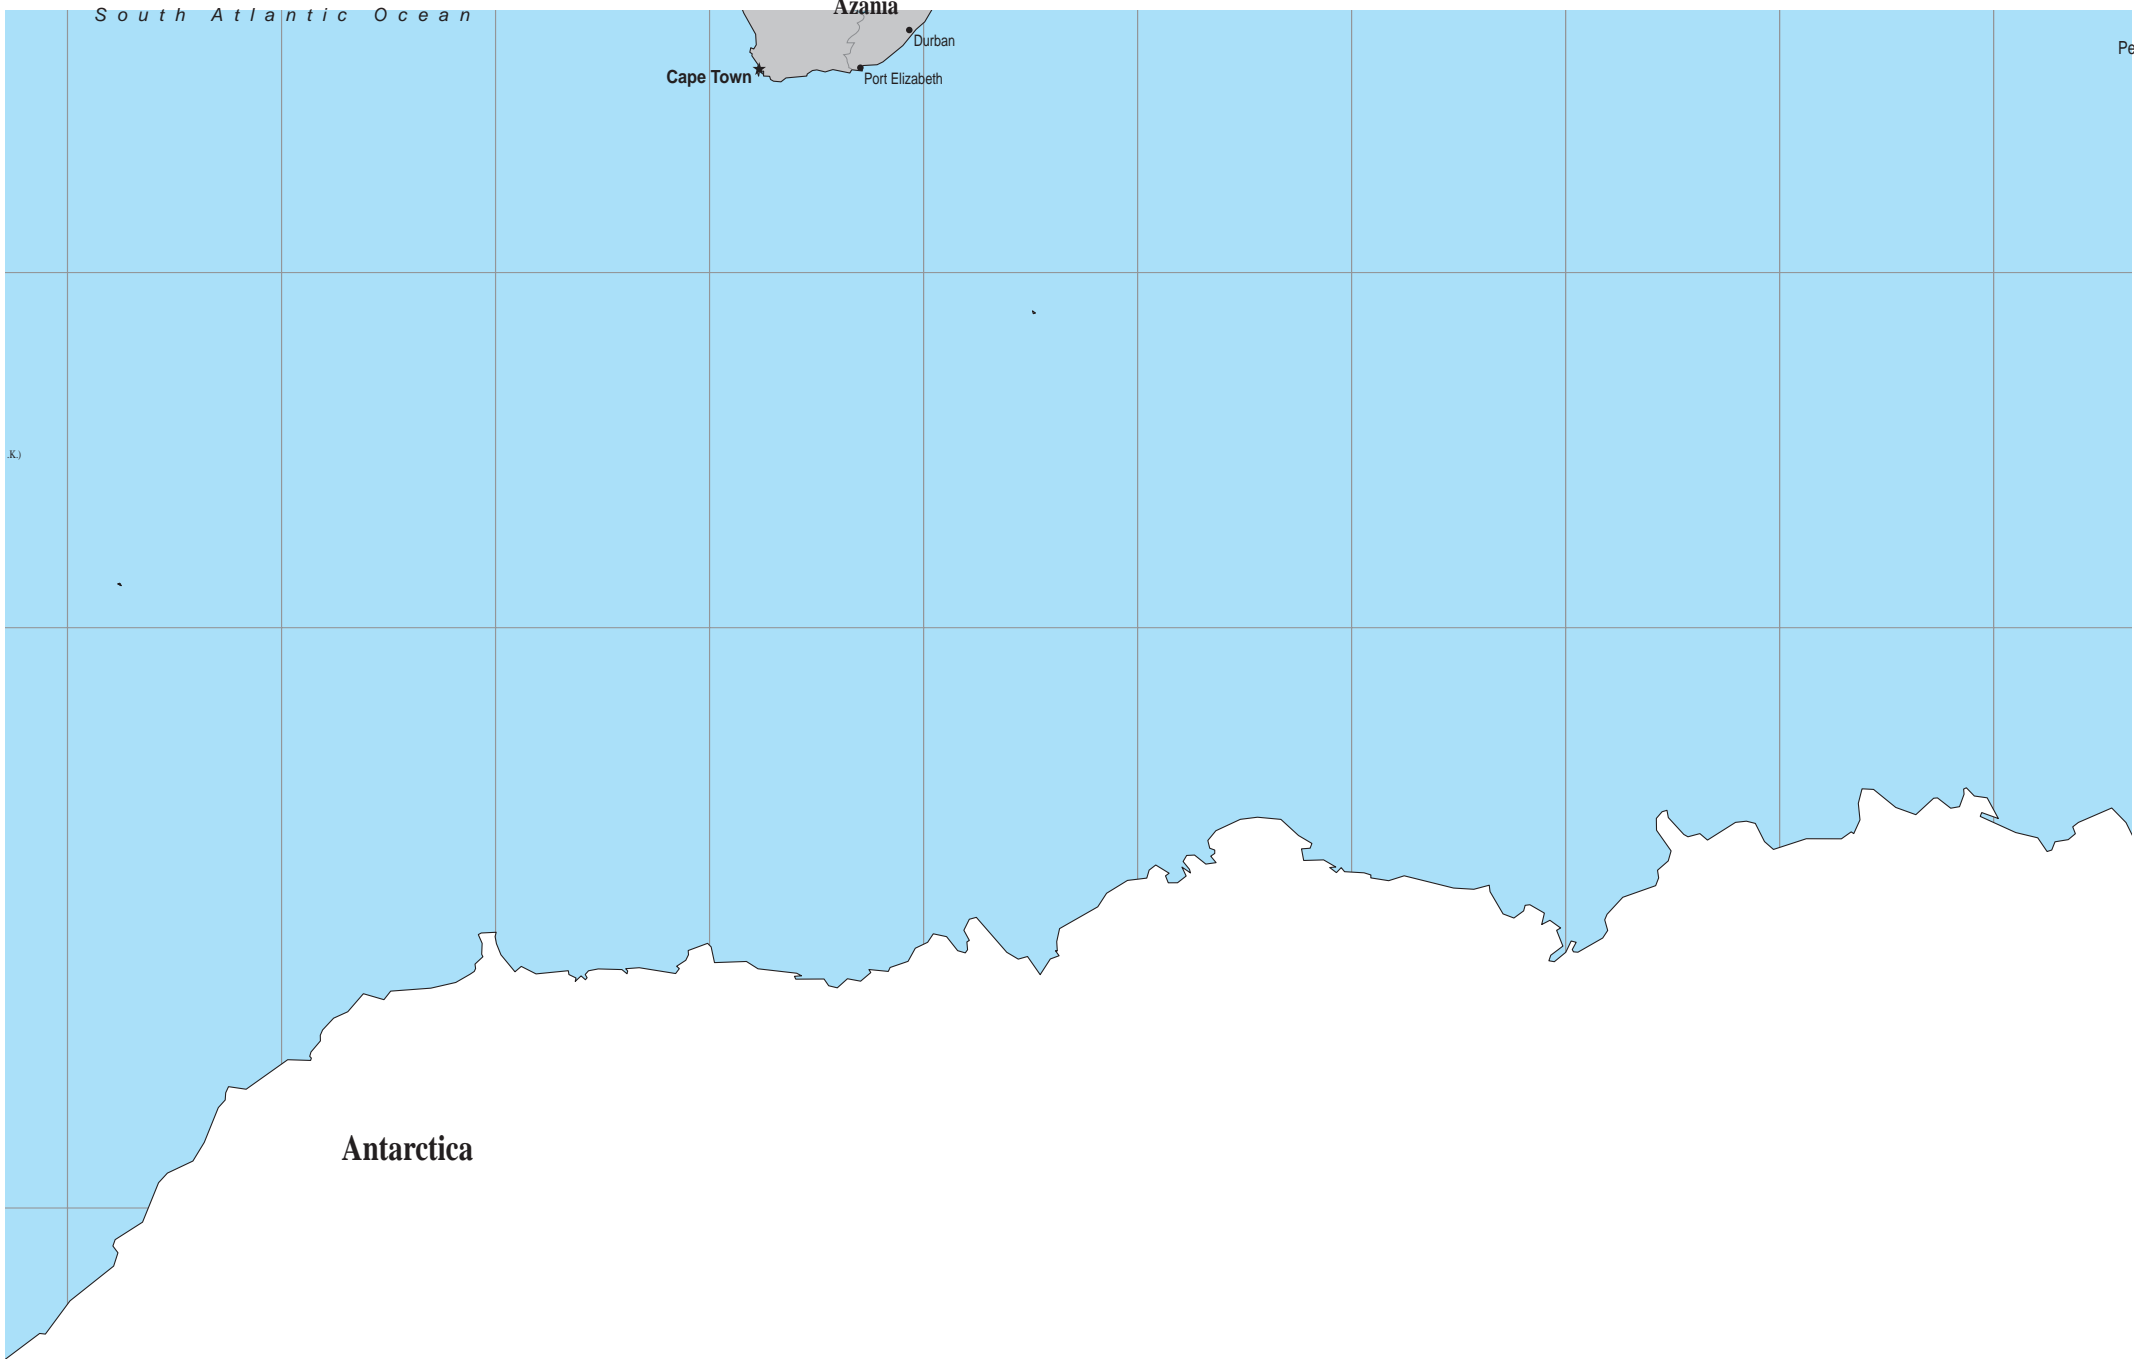

Neuquen

Valdivia

Comodoro Rivadavia

Falkland Islands

**Port Stanley**

South Georgia Island (U.K.)

North Pacific Ocean

North Atlantic Ocean

Hawai'i

Kiribati

Samoa

Tonga

French Polynesia

Santiago

South Atlantic Ocean

Azania

Cape Town

Port Elizabeth

Durban

Pe

.k)

Antarctica

Yakut (Awake)

--	--	--	--	--	--	--	--	--

# World of Shadowrun® (circa 2060)

Scale at Equator

500 miles =  = 800 km

Created by Wordman (<http://pobox.com/~wordman>)

Registered Trademark of FASA Corporation. Original Shadowrun material Copyright © 1998 by FASA Corporation. All Rights Reserved. Used without permission. Any use of FASA Corporation's copyrighted material or trademarks in this file should not be viewed as a challenge to those copyrights or trademarks.