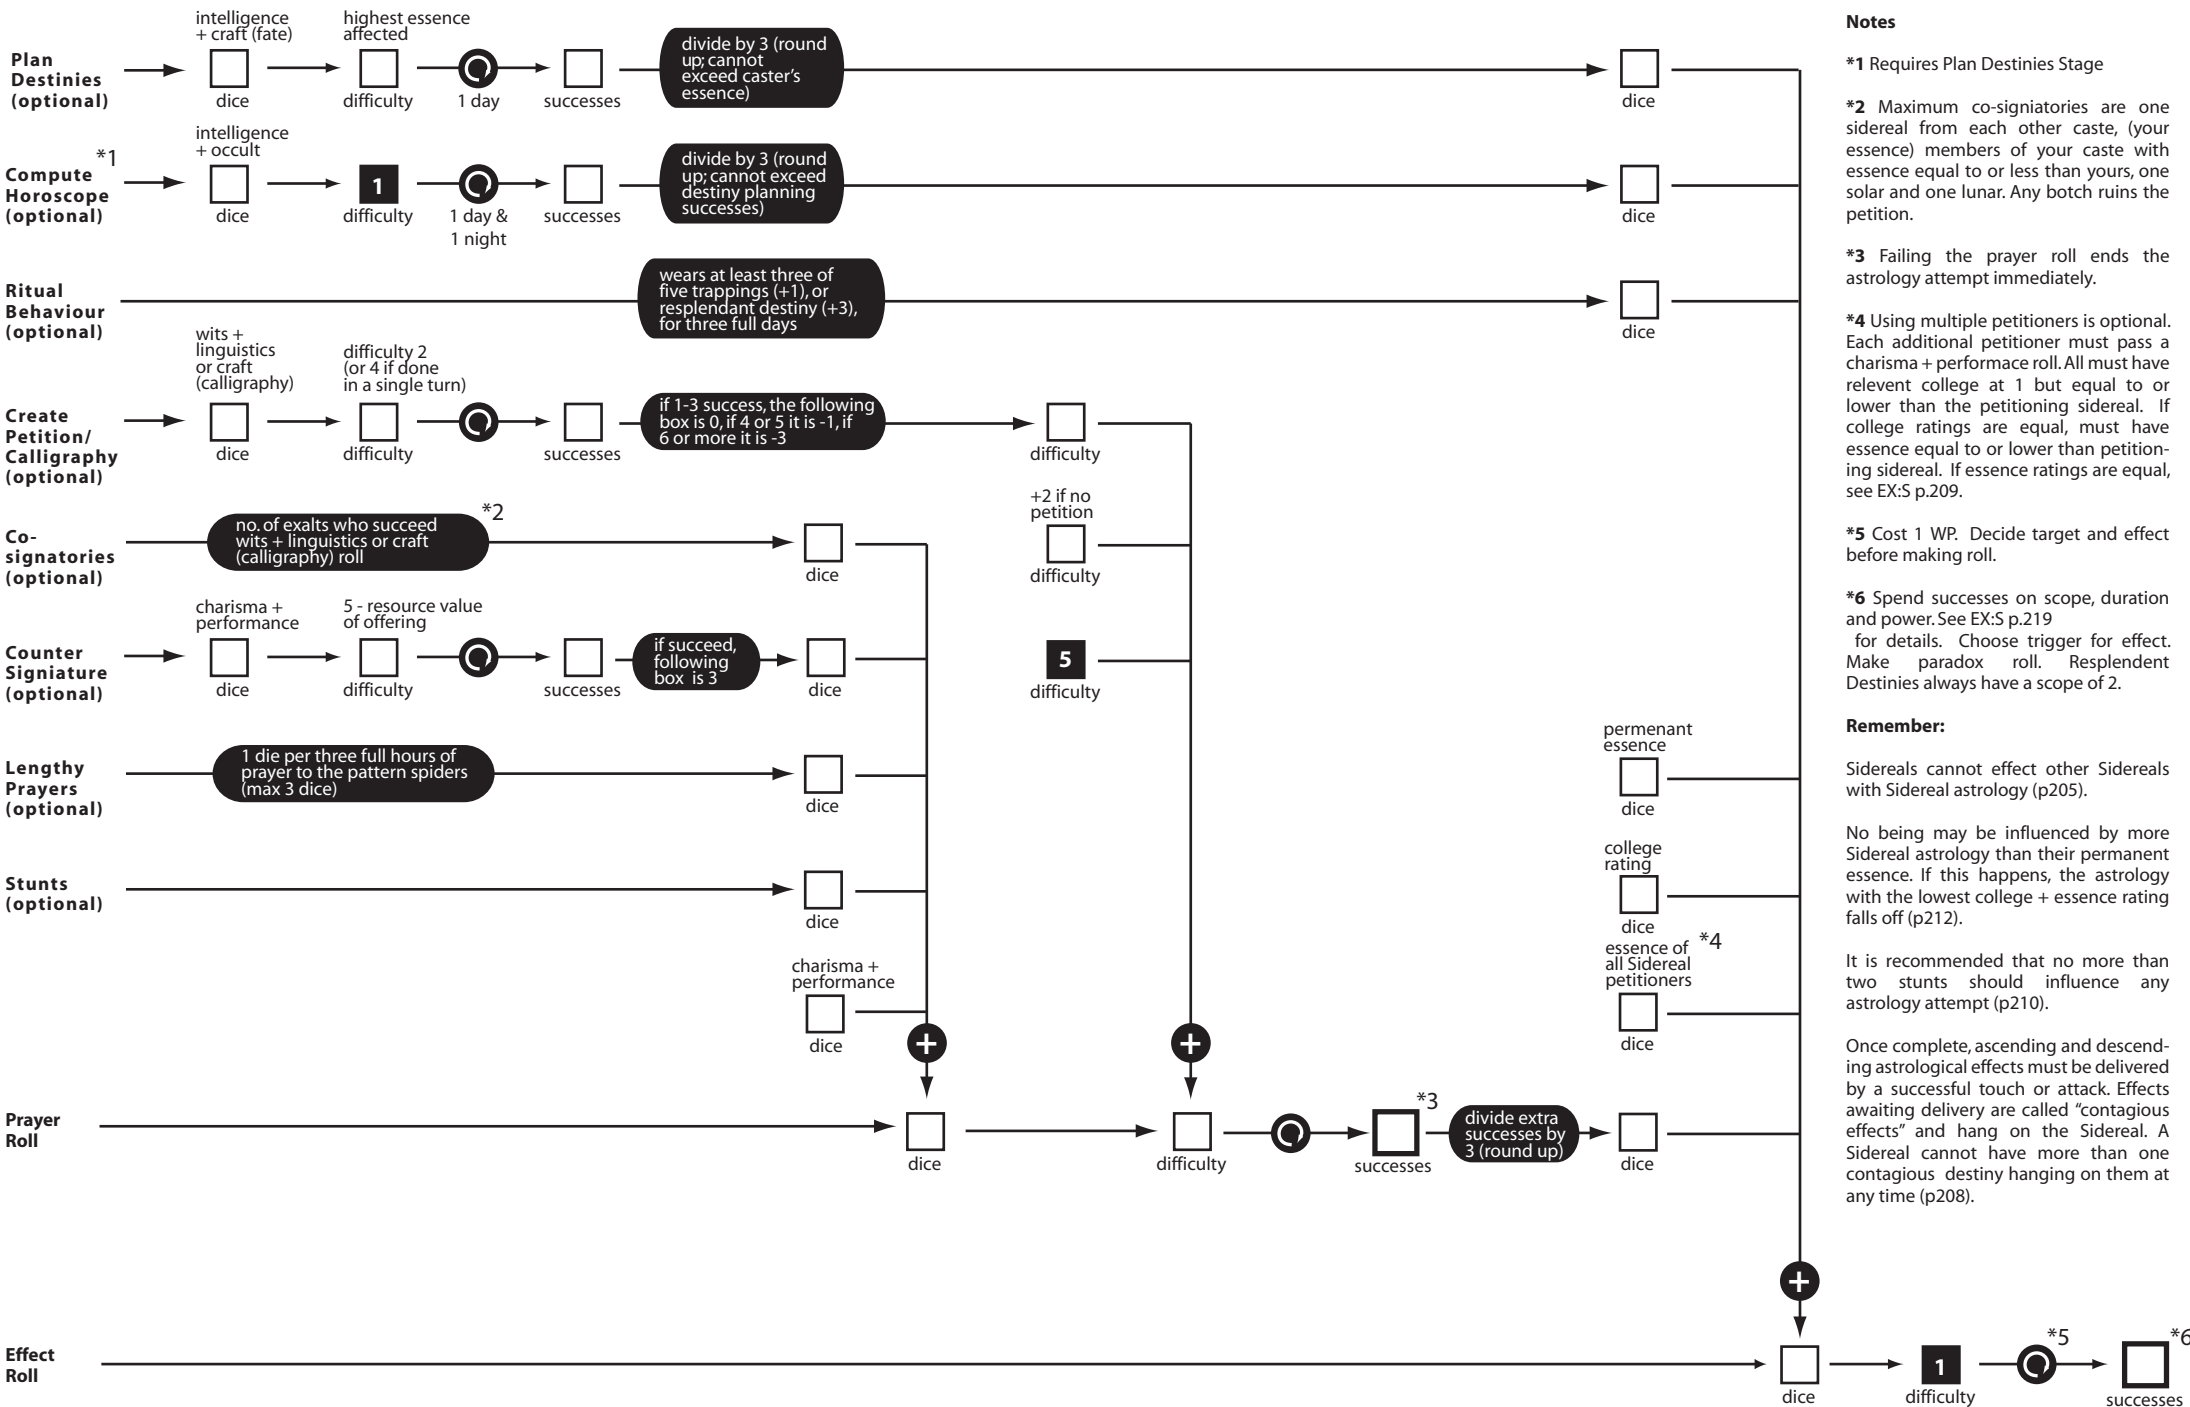

**Voidstate's Sidereal Astrology Calculator v1.2d**

**Notes**

- \*1 Requires Plan Destinies Stage
- \*2 Maximum co-signatories are one sidereal from each other caste, (your essence) members of your caste with essence equal to or less than yours, one solar and one lunar. Any botch ruins the petition.
- \*3 Failing the prayer roll ends the astrology attempt immediately.
- \*4 Using multiple petitioners is optional. Each additional petitioner must pass a charisma + performance roll. All must have relevant college at 1 but equal to or lower than the petitioning sidereal. If college ratings are equal, must have essence equal to or lower than petitioning sidereal. If essence ratings are equal, see EX:S p.209.
- \*5 Cost 1 WP. Decide target and effect before making roll.
- \*6 Spend successes on scope, duration and power. See EX:S p.219 for details. Choose trigger for effect. Make paradox roll. Resplendent Destinies always have a scope of 2.

**Remember:**

Sidereals cannot effect other Sidereals with Sidereal astrology (p205).

No being may be influenced by more Sidereal astrology than their permanent essence. If this happens, the astrology with the lowest college + essence rating falls off (p212).

It is recommended that no more than two stunts should influence any astrology attempt (p210).

Once complete, ascending and descending astrological effects must be delivered by a successful touch or attack. Effects awaiting delivery are called "contagious effects" and hang on the Sidereal. A Sidereal cannot have more than one contagious destiny hanging on them at any time (p208).